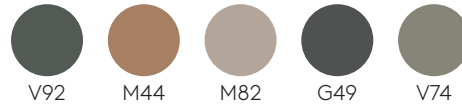

Ecoplas seat shells (100% recycled polypropylene)