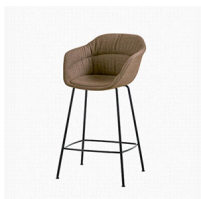

Counter Stool with fully upholstered shell and round steel tube 4 leg frame.
COM: 165 cm - 1.8 yds

TAI0680	Colours M1		$1,623	$1,728	$1,812	$2,061	$2,271	$2,481	$2,307	$2,715
TAI0680	Colours M2		$1,653	$1,758	$1,842	$2,091	$2,301	$2,511	$2,337	$2,745
TAI0680	Chrome		$1,704	$1,809	$1,893	$2,142	$2,352	$2,562	$2,388	$2,796