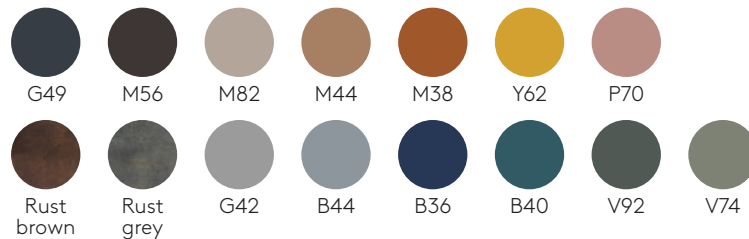

Taia Stools

Manufacturer: Inclass, Spain

Polypropylene seat shells

Ecoplas seat shells (100% recycled polypropylene)

Steel bases

M1 colours

M2 colours

Chrome