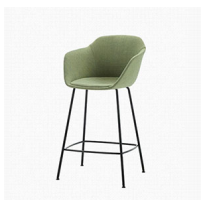

Stools with wide range of polypropylene colours and bases, upholstered seat pad or fully upholstered.

Bar Stool with polypropylene shell and round steel tube 4 leg frame.

| | | | | | | | | | | |
|---------|------------|-------|---|---|---|---|---|---|---|---|
| TAI0085 | Colours M1 | \$897 | - | - | - | - | - | - | - | - |
| TAI0085 | Colours M2 | \$927 | - | - | - | - | - | - | - | - |
| TAI0085 | Chrome | \$978 | - | - | - | - | - | - | - | - |

Bar Stool with fully upholstered shell and round steel tube 4 leg frame.

COM: 165 cm - 1.8 yds

| | | | | | | | | | | |
|---------|------------|---------|---------|---------|---------|---------|---------|---------|---------|---------|
| TAI0685 | Colours M1 | \$1,632 | \$1,737 | \$1,821 | \$2,040 | \$2,280 | \$2,490 | \$2,316 | \$2,724 | |
| TAI0685 | Colours M2 | \$1,662 | \$1,767 | \$1,851 | \$2,100 | \$2,310 | \$2,520 | \$2,346 | \$2,754 | |
| TAI0685 | Chrome | \$2,688 | \$1,713 | \$1,818 | \$1,902 | \$2,151 | \$2,361 | \$2,571 | \$2,397 | \$2,805 |

Bar Stool with soft upholstered shell and round steel tube 4 leg frame.
COM: 180 cm - 2 yds

| | | | | | | | | | | |
|---------|------------|--|---------|---------|---------|---------|---------|---------|---------|---------|
| TAI0885 | Colours M1 | | \$1,725 | \$1,836 | \$1,923 | \$2,187 | \$2,406 | \$2,625 | \$2,439 | \$2,868 |
| TAI0885 | Colours M2 | | \$1,755 | \$1,866 | \$1,953 | \$2,217 | \$2,436 | \$2,655 | \$2,469 | \$2,898 |
| TAI0885 | Chrome | | \$1,806 | \$1,917 | \$2,004 | \$2,268 | \$2,487 | \$2,706 | \$2,520 | \$2,949 |

Counter Stool with polypropylene shell and round steel tube 4 leg frame.

| | | | | | | | | | | |
|---------|------------|-------|---|---|---|---|---|---|---|---|
| TAI0080 | Colours M1 | \$888 | - | - | - | - | - | - | - | - |
| TAI0080 | Colours M2 | \$918 | - | - | - | - | - | - | - | - |
| TAI0080 | Chrome | \$996 | - | - | - | - | - | - | - | - |