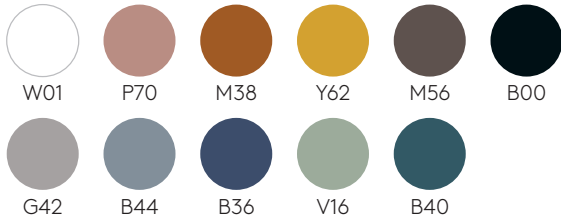

Taia Stools

Manufacturer: Inclass, Spain

| Product Code | Description | Price |
|--|--|-------|
|  | Set of 4 felt glides for steel swivel base (upcharge) | |
| TAI0151OP | | \$24 |
|  | Set of 4 felt glides for sled frame (upcharge) | |
| TAI0150OP | | \$36 |
|  | Set of 4 felt glides for plastic 4 leg frame (upcharge) | |
| TAI0152OP | | \$24 |
|  | Set of 4 felt glides for 4 spoke wooden swivel base (upcharge) | |
| TAI0153OP | | \$24 |
|  | Set of 4 felt glides for wooden 4 leg frame (upcharge) | |
| TAI0155OP | | \$24 |

Taia Stools

Manufacturer: Inclass, Spain

Polypropylene seat shells

Ecoplas seat shells (100% recycled polypropylene)

Steel bases

M1 colours

M2 colours

Chrome