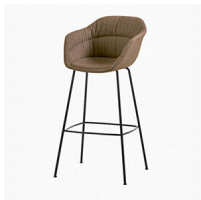

Stools with wide range of polypropylene colours and bases, upholstered seat pad or fully upholstered.

Bar Stool with polypropylene shell and round steel tube 4 leg frame.

| | | | | | | | | | | |
|---------|------------|-------|---|---|---|---|---|---|---|---|
| TAI0085 | Colours M1 | \$897 | - | - | - | - | - | - | - | - |
| TAI0085 | Colours M2 | \$927 | - | - | - | - | - | - | - | - |
| TAI0085 | Chrome | \$978 | - | - | - | - | - | - | - | - |

Bar Stool with fully upholstered shell and round steel tube 4 leg frame.

COM: 165 cm - 1.8 yds

| | | | | | | | | | | |
|---------|------------|---------|---------|---------|---------|---------|---------|---------|---------|---------|
| TAI0685 | Colours M1 | \$1,632 | \$1,737 | \$1,821 | \$2,040 | \$2,280 | \$2,490 | \$2,316 | \$2,724 | |
| TAI0685 | Colours M2 | \$1,662 | \$1,767 | \$1,851 | \$2,100 | \$2,310 | \$2,520 | \$2,346 | \$2,754 | |
| TAI0685 | Chrome | \$2,688 | \$1,713 | \$1,818 | \$1,902 | \$2,151 | \$2,361 | \$2,571 | \$2,397 | \$2,805 |

Bar Stool with soft upholstered shell and round steel tube 4 leg frame.
COM: 180 cm - 2 yds

| | | | | | | | | | | |
|---------|------------|--|---------|---------|---------|---------|---------|---------|---------|---------|
| TAI0885 | Colours M1 | | \$1,725 | \$1,836 | \$1,923 | \$2,187 | \$2,406 | \$2,625 | \$2,439 | \$2,868 |
| TAI0885 | Colours M2 | | \$1,755 | \$1,866 | \$1,953 | \$2,217 | \$2,436 | \$2,655 | \$2,469 | \$2,898 |
| TAI0885 | Chrome | | \$1,806 | \$1,917 | \$2,004 | \$2,268 | \$2,487 | \$2,706 | \$2,520 | \$2,949 |